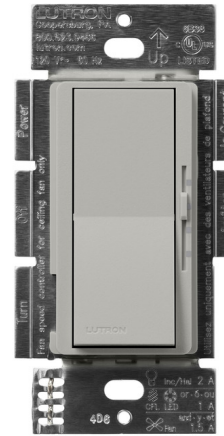

Lightology

lightology.com
866-954-4489
05-24-26

Project: _____

Company: _____

Location: _____ Fixture Type: _____

SPEC #: **LUT1403960**

Approved On: _____ Approved By: _____

Diva Light Switch / 3-Speed Fan Control

By Lutron

Description

The Diva Light Switch and Fan Speed Control features a linear slider with single pole on/off rocker switch and 3-speed fan control with off. Available in satin and gloss finishes. Max capacity: Fan (1.5A), Incandescent/Halogen (2A), CFL/LED (1A). For 3-way and 4-way switching use Claro switches, sold separately. Note: Claro designer wall plate sold separately.

Shown in satin pebble

Dimensions

Note: Requires a U.S. wallbox 2½ in (64 mm) deep minimum. Overall width and height dimensions shown are with a Claro wallplate (sold separately).

Specifications

COLOR	N/A
BODY FINISH	Satin Pebble
WATTAGE	N/A
DIMMER	N/A
DIMENSIONS	2.94"W x 4.69"H x 1.31"D
BULB	N/A