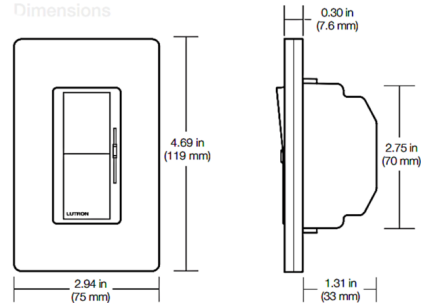

By Lutron

Description

The Diva Light Switch and Fan Speed Control features a linear slider with single pole on/off rocker switch and 3-speed fan control with off. Available in satin and gloss finishes. Max capacity: Fan (1.5A), Incandescent/Halogen (2A), CFL/LED (1A). For 3-way and 4-way switching use Claro switches, sold separately. Note: Claro designer wall plate sold separately.

Shown in satin pebble

Dimensions

Note: Requires a U.S. wallbox 2½ in (64 mm) deep minimum. Overall width and height dimensions shown are with a Claro wallplate (sold separately).

Specifications

COLOR	N/A
BODY FINISH	Satin Pebble
WATTAGE	N/A
DIMMER	N/A
DIMENSIONS	2.94"W x 4.69"H x 1.31"D
BULB	N/A