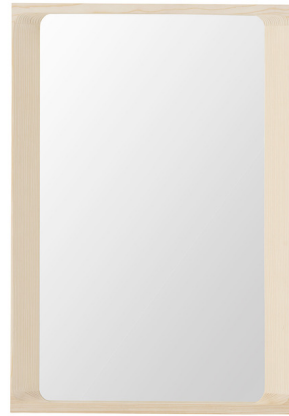

Lightology

lightology.com
866-954-4489
04-26-26

Project: _____

Company: _____

Location: _____ Fixture Type: _____

SPEC #: **MUU1404193**

Approved On: _____ Approved By: _____

Arced Mirror By Muuto

Description

The Arced Mirror features a rectangular wood frame with rounded interior corners for a sophisticated blend of curved and angled elements. The frame is crafted from FSC-certified spruce wood, and the mirror is subtly recessed within the frame to create depth for a window-like expression. The frame is finished with wood stain and a clear lacquer which highlights the natural texture of the wood grain.

Shown in spruce

Specifications

COLOR	N/A
BODY FINISH	Spruce
WATTAGE	N/A
DIMMER	N/A
DIMENSIONS	21.65"W x 31.5"H x 2.01"D
BULB	N/A
COUNTRY OF ORIGIN	Slovenia

CLICK TO VIEW PRODUCT

Notes: