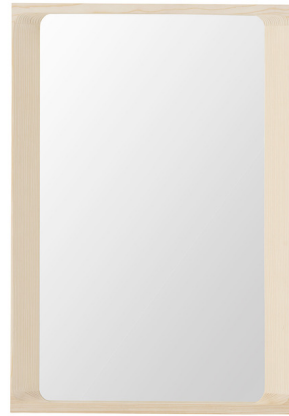

Lightology

lightology.com
866-954-4489
07-01-26

Project: _____

Company: _____

Location: _____ Fixture Type: _____

SPEC #: **MUU1404193**

Approved On: _____ Approved By: _____

Arced Mirror By Muuto

Description

The Arced Mirror features a rectangular wood frame with rounded interior corners for a sophisticated blend of curved and angled elements. The frame is crafted from FSC-certified spruce wood, and the mirror is subtly recessed within the frame to create depth for a window-like expression. The frame is finished with wood stain and a clear lacquer which highlights the natural texture of the wood grain.

Shown in spruce

Specifications

COLOR	N/A
BODY FINISH	Spruce
WATTAGE	N/A
DIMMER	N/A
DIMENSIONS	21.65"W x 31.5"H x 2.01"D
BULB	N/A
COUNTRY OF ORIGIN	Slovenia

CLICK TO VIEW PRODUCT

Notes: