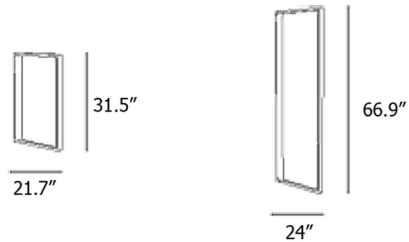

Description

The Arced Mirror features a rectangular wood frame with rounded interior corners for a sophisticated blend of curved and angled elements. The frame is crafted from FSC-certified spruce wood, and the mirror is subtly recessed within the frame to create depth for a window-like expression. The frame is finished with wood stain and a clear lacquer which highlights the natural texture of the wood grain.

Shown in spruce

Specifications

COLOR	N/A
BODY FINISH	Spruce
WATTAGE	N/A
DIMMER	N/A
DIMENSIONS	21.65"W x 31.5"H x 2.01"D
BULB	N/A
COUNTRY OF ORIGIN	Slovenia

CLICK TO VIEW PRODUCT

Notes: