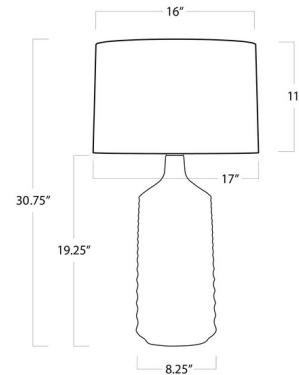

### Specifications

COLOR	Natural Linen
BODY FINISH	Green
WATTAGE	27W
DIMMER	Included
DIMENSIONS	17"W x 30.75"H x 17"D
BULB NOT INCLUDED	1 x A21 3-Way/Medium (E26)/27W/120V LED

CLICK TO VIEW PRODUCT

Notes: