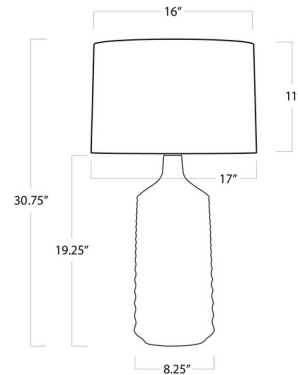

Shown in green / natural linen

Specifications

COLOR Natural Linen
BODY FINISH Green
WATTAGE 27W
DIMMER Included
DIMENSIONS 17"W x 30.75"H x 17"D
BULB NOT INCLUDED 1 x A21 3-Way/Medium (E26)/27W/120V LED