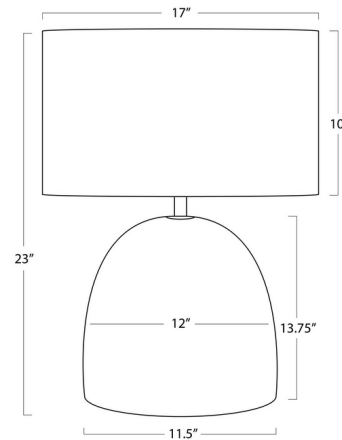

Shown in indigo / white

Specifications

COLOR White
BODY FINISH Indigo
WATTAGE 27W
DIMMER Included
DIMENSIONS 17"W x 23"H x 17"D
BULB NOT INCLUDED 1 x A21 3-Way/Medium (E26)/27W/120V LED

CLICK TO VIEW PRODUCT