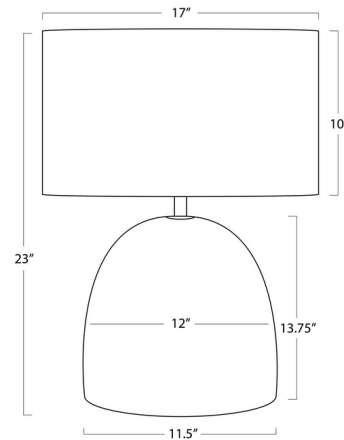

### Specifications

COLOR . . . . . White  
BODY FINISH . . . . . Indigo  
WATTAGE . . . . . 27W  
DIMMER . . . . . Included  
DIMENSIONS . . . . . 17"W x 23"H x 17"D  
BULB NOT INCLUDED . . . . . 1 x A21 3-Way/Medium (E26)/27W/120V LED