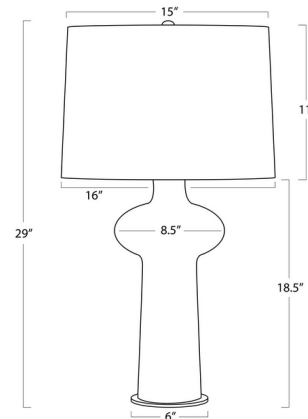

Shown in off white / white

Specifications

COLOR . . . . . White
BODY FINISH . . . . . Off White
WATTAGE 27W
DIMMER . . . . . Included
DIMENSIONS . . . . . 16"W x 29"H x 16"D
BULB NOT INCLUDED . . . . . 1 x A21 3-Way/Medium (E26)/27W/120V LED

CLICK TO VIEW PRODUCT

Notes: