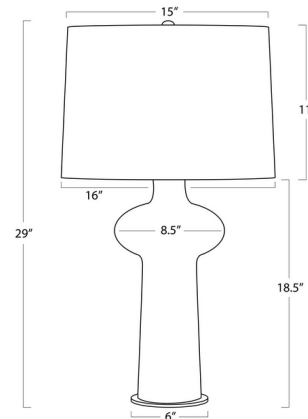

### Description

Enhance your space with the Sabina Table Lamp, a modern marvel with a distinctive silhouette. The lamp features a ceramic base with a sleek, oval-shaped top that gracefully tapers down to a more slender base. This lamp combines contemporary design with subtle sophistication. Perfect for adding a chic, modern touch to any bedside table or desk. Three-way cast turn knob on socket.

### Specifications

COLOR . . . . . White  
BODY FINISH . . . . . Off White  
WATTAGE . . . . . 27W  
DIMMER . . . . . Included  
DIMENSIONS . . . . . 16"W x 29"H x 16"D  
BULB NOT INCLUDED . . . . . 1 x A21 3-Way/Medium (E26)/27W/120V LED