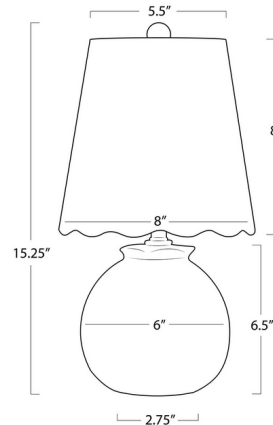

### Specifications

COLOR	Natural Linen
BODY FINISH	Ivory
WATTAGE	9W
DIMMER	N/A
DIMENSIONS	8"W x 15.25"H x 8"D
BULB NOT INCLUDED	1 x B10/Candelabra (E12)/9W/120V LED

CLICK TO VIEW PRODUCT

Notes: