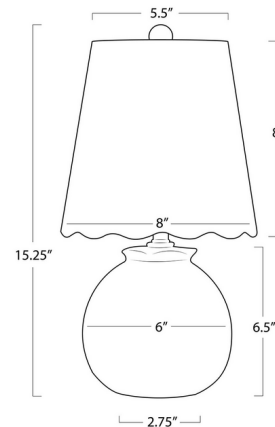

Shown in ivory / natural linen

Specifications

COLOR	Natural Linen
BODY FINISH	Ivory
WATTAGE	9W
DIMMER	N/A
DIMENSIONS	8"W x 15.25"H x 8"D
BULB NOT INCLUDED	1 x B10/Candelabra (E12)/9W/120V LED

CLICK TO VIEW PRODUCT