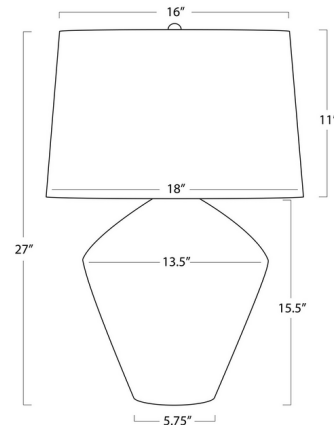

### Specifications

COLOR . . . . . White  
BODY FINISH . . . . . Black  
WATTAGE . . . . . 27W  
DIMMER . . . . . Included  
DIMENSIONS . . . . . 18"W x 27"H x 18"D  
BULB NOT INCLUDED . . . . . 1 x A19 3-Way/Medium (E26)/27W/120V LED

### Technical Information

PRODUCT DIMENSIONS . . . . . Cord Length: 96"

Shown in black / white

CLICK TO VIEW PRODUCT

Notes: