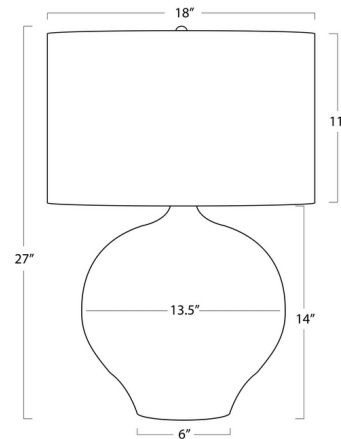

Shown in white / natural linen

Specifications

COLOR Natural Linen
BODY FINISH White
WATTAGE 27W
DIMMER Included
DIMENSIONS 18"W x 27"H x 18"D
BULB NOT INCLUDED 1 x A21 3-Way/Medium (E26)/27W/120V LED

Technical Information

PRODUCT DIMENSIONS Cord Length: 96"

CLICK TO VIEW PRODUCT

Notes: