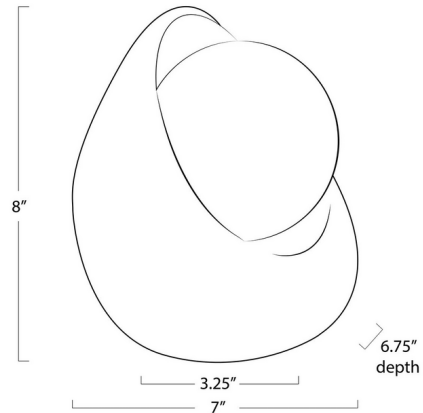

By Regina Andrew

Description

The Nest Mini Table Lamp is a charming accent with its elegant design and compact size. Crafted from resin, the gold base has intricate hammered-like detailing. A natural alabaster globe is nestled within the base like a gleaming pearl, emitting a soft, ambient glow. Versatile and petite, this lamp is ideal for any space in need of a small, finely detailed fixture to enhance its ambiance.

Shown in gold leaf / white

Specifications

COLOR	White
BODY FINISH	Gold Leaf
WATTAGE	3.5W
DIMMER	N/A
DIMENSIONS	7"W x 8"H x 6.75"D
BULB INCLUDED	1 x JCD/G9/3.5W/120V LED

Technical Information

PRODUCT DIMENSIONS	Cord Length: 96"
--------------------	------------------