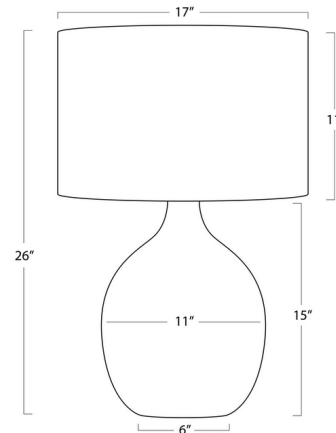

By Regina Andrew

Description

The Maren Table Lamp effortlessly captures coastal chic with its natural rope-wrapped base adorned with three navy blue stripes, adding a nautical touch to its design. This coastal classic is a versatile and stylish addition that seamlessly complements any room in your home. Elevate your decor with the Maren Table Lamp, a timeless piece that brings the charm of the seaside indoors. Three-way cast turn knob on socket.

Shown in natural / navy / white

Specifications

COLOR White
BODY FINISH Natural / Navy
WATTAGE 27W
DIMMER Included
DIMENSIONS 17"W x 26"H x 17"D
BULB NOT INCLUDED 1 x A21 3-Way/Medium (E26)/27W/120V LED

Technical Information

PRODUCT DIMENSIONS Cord Length: 96"

CLICK TO VIEW PRODUCT

Notes: