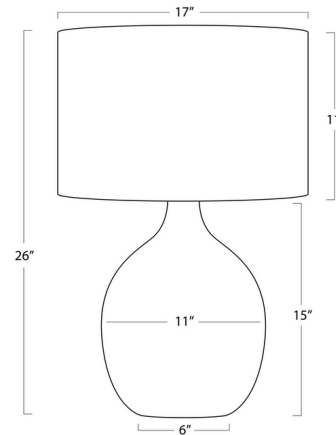

By Regina Andrew

Description

The Maren Table Lamp effortlessly captures coastal chic with its natural rope-wrapped base adorned with three navy blue stripes, adding a nautical touch to its design. This coastal classic is a versatile and stylish addition that seamlessly complements any room in your home. Elevate your decor with the Maren Table Lamp, a timeless piece that brings the charm of the seaside indoors. Three-way cast turn knob on socket.

Shown in natural / navy / white

Specifications

COLOR White
BODY FINISH Natural / Navy
WATTAGE 27W
DIMMER Included
DIMENSIONS 17"W x 26"H x 17"D
BULB NOT INCLUDED 1 x A21 3-Way/Medium (E26)/27W/120V LED

Technical Information

PRODUCT DIMENSIONS Cord Length: 96"

CLICK TO VIEW PRODUCT

Notes: