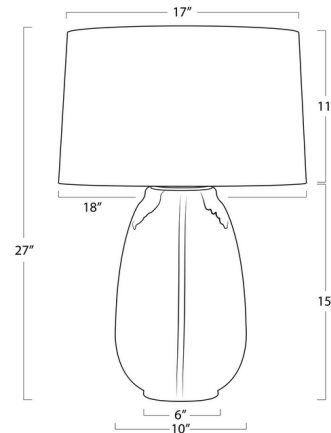

### Specifications

COLOR . . . . . White  
BODY FINISH . . . . . Bamboo  
WATTAGE . . . . . 27W  
DIMMER . . . . . Included  
DIMENSIONS . . . . . 18"W x 27"H x 18"D  
BULB NOT INCLUDED . . . . . 1 x A21/Medium (E26)/27W/120V LED

### Technical Information

PRODUCT DIMENSIONS . . . . . Cord Length: 96"

Shown in bamboo / white

CLICK TO VIEW PRODUCT

Notes: