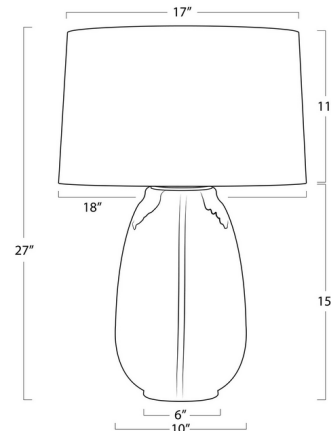

CLICK TO VIEW PRODUCT

Notes: