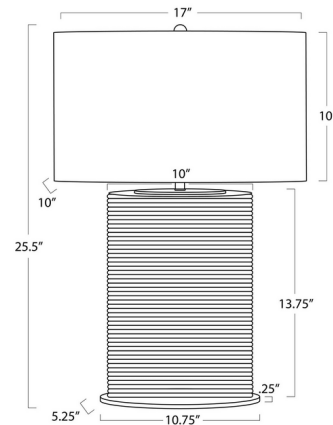

### Specifications

COLOR . . . . . White  
BODY FINISH . . . . . Bamboo  
WATTAGE . . . . . 27W  
DIMMER . . . . . Included  
DIMENSIONS . . . . . 17"W x 25.5"H x 17"D  
BULB NOT INCLUDED . . . . . 1 x A19/Medium (E26)/27W/120V LED

### Technical Information

PRODUCT DIMENSIONS . . . . . Cord Length: 96"

CLICK TO VIEW PRODUCT

Notes: