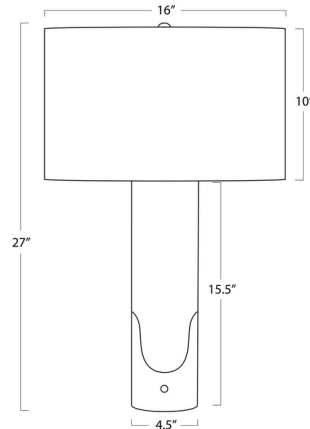

Shown in alabaster / gold leaf / white

Specifications

COLOR White
BODY FINISH Alabaster / Gold Leaf
WATTAGE 27W
DIMMER Included
DIMENSIONS 16"W x 27"H x 16"D
BULB NOT INCLUDED 1 x A21 3-Way/Medium (E26)/27W/120V LED

Technical Information

PRODUCT DIMENSIONS Cord Length: 96"

CLICK TO VIEW PRODUCT

Notes: