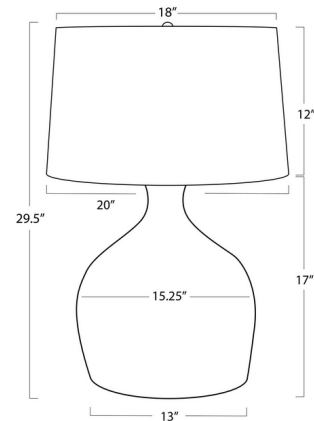

Shown in rattan / white

Specifications

COLOR White
BODY FINISH Rattan
WATTAGE 27W
DIMMER Included
DIMENSIONS 20"W x 29.5"H
BULB NOT INCLUDED 1 x A21 3-Way/Medium (E26)/27W/120V LED

Technical Information

PRODUCT DIMENSIONS Cord Length: 96"