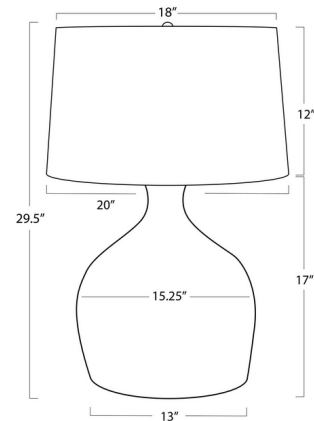

Shown in rattan / white

Specifications

COLOR . . . . . White
BODY FINISH . . . . . Rattan
WATTAGE 27W
DIMMER . . . . . Included
DIMENSIONS . . . . . 20"W x 29.5"H
BULB NOT INCLUDED . . . . . 1 x A21 3-Way/Medium (E26)/27W/120V LED

Technical Information

PRODUCT DIMENSIONS . . . . . Cord Length: 96"

CLICK TO VIEW PRODUCT

Notes: