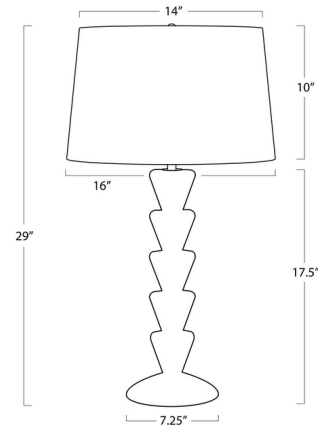

By Regina Andrew

Description

The Patricia Table Lamp seamlessly blends elegance and unique design. Crafted from natural jade stone, its base features downward-facing cone shapes that taper into a simple, sturdy base. This sculptural element adds a refined touch to any room, creating a striking focal point while enhancing your decor with both style and durability. Cast dimmer on socket.

Shown in jade / white

Specifications

COLOR White
BODY FINISH Jade
WATTAGE 27W
DIMMER Included
DIMENSIONS 16"W x 29"H x 16"D
BULB NOT INCLUDED 1 x A21/Medium (E26)/27W/120V LED

Technical Information

PRODUCT DIMENSIONS Cord Length: 96"