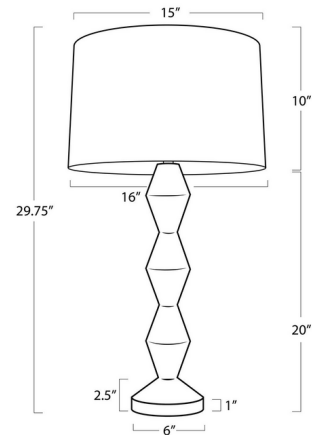

By Regina Andrew

Description

The Crew Wooden Table Lamp has a striking geometric walnut base that evokes hand turned details. The fixture is crowned with a natural Linen shade or elegant black linen shade with a gold liner, making this a stately piece for a wide range of buffet furniture. Crew's wooden finish and overall vibe is distinctly mid-century modern. Cast dimmer on socket.

Shown in brown / natural linen

Specifications

COLOR Natural Linen
BODY FINISH Brown
WATTAGE 27W
DIMMER Included
DIMENSIONS 16"W x 29.75"H x 16"D
BULB NOT INCLUDED 1 x A21/Medium (E26)/27W/120V LED

Technical Information

PRODUCT DIMENSIONS Cord Length: 96"

CLICK TO VIEW PRODUCT

Notes: