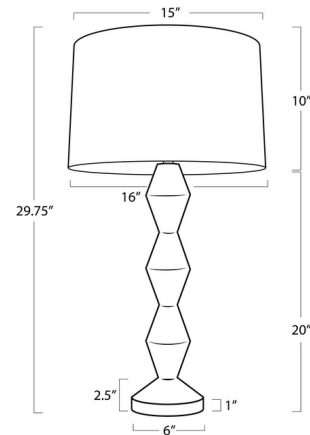

By Regina Andrew

Description

The Crew Wooden Table Lamp has a striking geometric walnut base that evokes hand turned details. The fixture is crowned with a natural Linen shade or elegant black linen shade with a gold liner, making this a stately piece for a wide range of buffet furniture. Crew's wooden finish and overall vibe is distinctly mid-century modern. Cast dimmer on socket.

Shown in brown / natural linen

Specifications

COLOR Natural Linen
BODY FINISH Brown
WATTAGE 27W
DIMMER Included
DIMENSIONS 16"W x 29.75"H x 16"D
BULB NOT INCLUDED 1 x A21/Medium (E26)/27W/120V LED

Technical Information

PRODUCT DIMENSIONS Cord Length: 96"

CLICK TO VIEW PRODUCT

Notes: