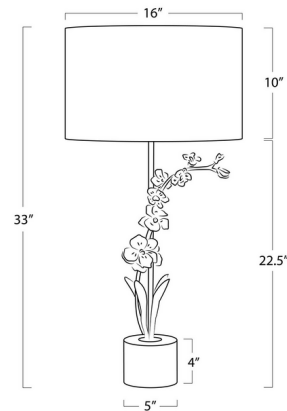

Shown in white / gold leaf / white

Specifications

COLOR . . . . . White
BODY FINISH . . . . . White / Gold Leaf
WATTAGE 27W
DIMMER . . . . . Included
DIMENSIONS . . . . . 16"W x 33"H x 16"D
BULB NOT INCLUDED . . . . . 1 x A21 3-Way/Medium (E26)/27W/120V LED

Technical Information

PRODUCT DIMENSIONS . . . . . Cord Length: 96"

CLICK TO VIEW PRODUCT

Notes: