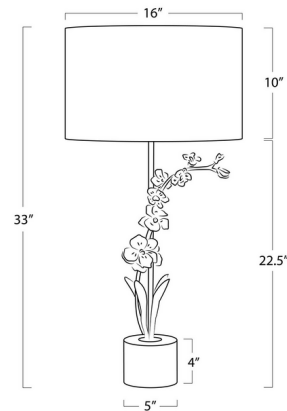

Shown in white / gold leaf / white

Specifications

COLOR White
BODY FINISH White / Gold Leaf
WATTAGE 27W
DIMMER Included
DIMENSIONS 16"W x 33"H x 16"D
BULB NOT INCLUDED 1 x A21 3-Way/Medium (E26)/27W/120V LED

Technical Information

PRODUCT DIMENSIONS Cord Length: 96"

CLICK TO VIEW PRODUCT

Notes: