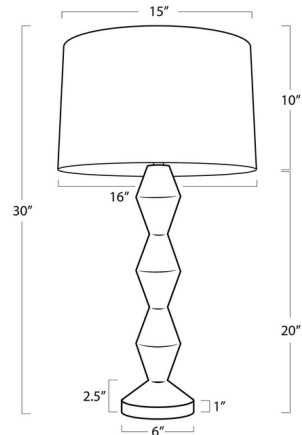

### Specifications

COLOR . . . . . Natural Linen  
BODY FINISH . . . . . Travertine  
WATTAGE . . . . . 27W  
DIMMER . . . . . Included  
DIMENSIONS . . . . . 16"W x 30"H x 16"D  
BULB NOT INCLUDED . . . . . 1 x A21/Medium (E26)/27W/120V LED

### Technical Information

PRODUCT DIMENSIONS . . . . . Cord Length: 96"

CLICK TO VIEW PRODUCT

Notes: