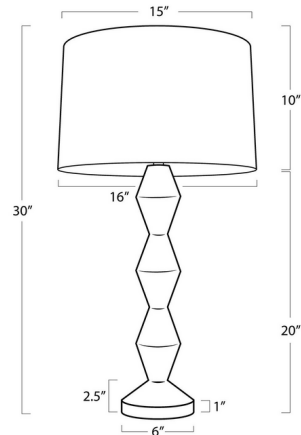

By Regina Andrew

Description

The Crew Travertine Lamp has a striking geometric travertine base set in neutral tones that evokes hand turned details. The fixture is crowned with an elegant shade in natural linen or black linen with a gold liner, making this a stately piece for a wide range of buffet furniture. Crew's overall vibe is distinctly mid-century modern. Cast dimmer on socket.

Shown in travertine / natural linen

Specifications

COLOR Natural Linen
BODY FINISH Travertine
WATTAGE 27W
DIMMER Included
DIMENSIONS 16"W x 30"H x 16"D
BULB NOT INCLUDED 1 x A21/Medium (E26)/27W/120V LED

Technical Information

PRODUCT DIMENSIONS Cord Length: 96"

CLICK TO VIEW PRODUCT

Notes: