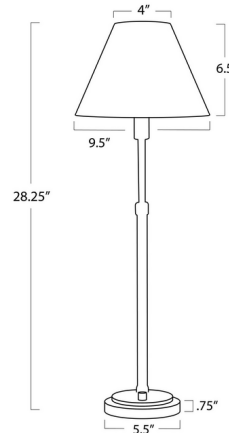

Shown in natural brass / rattan

Specifications

COLOR	Rattan
BODY FINISH	Natural Brass
WATTAGE	9W
DIMMER	N/A
DIMENSIONS	9.5"W x 28.25"H x 9.75"D
BULB NOT INCLUDED	1 x B10/Candelabra (E12)/9W/120V LED

CLICK TO VIEW PRODUCT