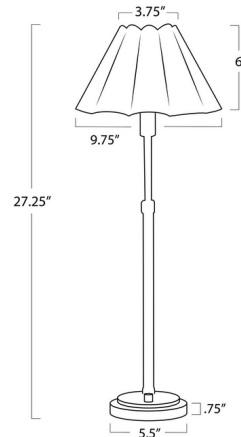

By Regina Andrew

Description

The Polly Table Lamp showcases sophistication with its single scalloped shade, casting a warm and inviting glow that enhances your dining or side table with its crisp, clean hue. The lamp's gracefully designed base combines classic charm with a modern touch, offering a beautifully versatile piece that adds a refined and stylish accent to any room.

Shown in natural brass / white

Specifications

COLOR	White
BODY FINISH	Natural Brass
WATTAGE	9W
DIMMER	N/A
DIMENSIONS	9.75"W x 27.25"H x 9.75"D
BULB NOT INCLUDED	1 x B10/Candelabra (E12)/9W/120V LED

CLICK TO VIEW PRODUCT