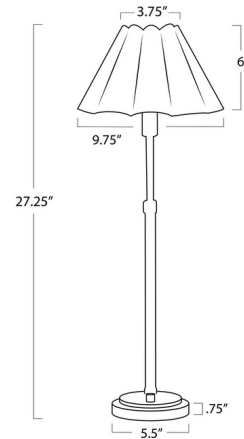

By Regina Andrew

Description

The Polly Table Lamp showcases sophistication with its single scalloped shade, casting a warm and inviting glow that enhances your dining or side table with its crisp, clean hue. The lamp's gracefully designed base combines classic charm with a modern touch, offering a beautifully versatile piece that adds a refined and stylish accent to any room.

Shown in natural brass / white

Specifications

COLOR	White
BODY FINISH	Natural Brass
WATTAGE	9W
DIMMER	N/A
DIMENSIONS	9.75"W x 27.25"H x 9.75"D
BULB NOT INCLUDED	1 x B10/Candelabra (E12)/9W/120V LED

CLICK TO VIEW PRODUCT