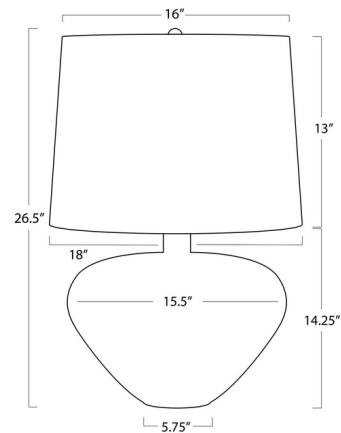

CLICK TO VIEW PRODUCT

Notes: