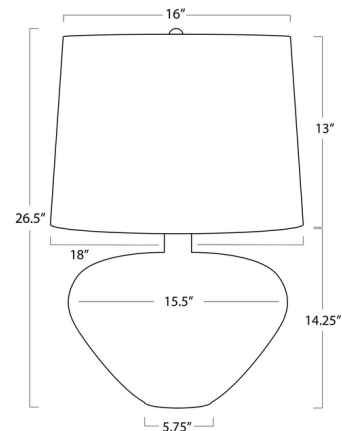

### Specifications

COLOR . . . . . White  
BODY FINISH . . . . . Natural  
WATTAGE . . . . . 27W  
DIMMER . . . . . Included  
DIMENSIONS . . . . . 18"W x 26.5"H x 18"D  
BULB NOT INCLUDED . . . . . 1 x A21 3-Way/Medium (E26)/27W/120V LED

### Technical Information

PRODUCT DIMENSIONS . . . . . Cord Length: 96"

Shown in natural / white

CLICK TO VIEW PRODUCT

Notes: