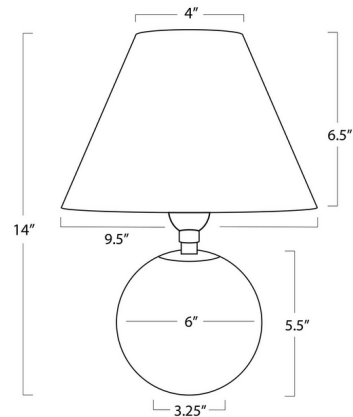

By Regina Andrew

Description

The Giorgio Rattan Table Lamp delivers a warm, inviting light through its natural rattan shade, bringing texture and warmth to any space. Despite its compact size, this lamp is crafted with a solid, hand-polished base and sleek hardware, ensuring durability and style. The Giorgio enhances any space with its stylish and functional design. Line switch on socket. Note: The Giorgio is French wired and the power cord exits the lamp on the stem instead of the base (see installation instructions for illustration).

Shown in crystal / natural brass / rattan

Specifications

COLOR	Rattan
BODY FINISH	Crystal / Natural Brass
WATTAGE	9W
DIMMER	N/A
DIMENSIONS	9.5"W x 14"H x 9.5"D
BULB NOT INCLUDED	1 x B10/Candelabra (E12)/9W/120V LED

Technical Information

PRODUCT DIMENSIONS	Cord Length: 96"
--------------------	------------------

CLICK TO VIEW PRODUCT

Notes: