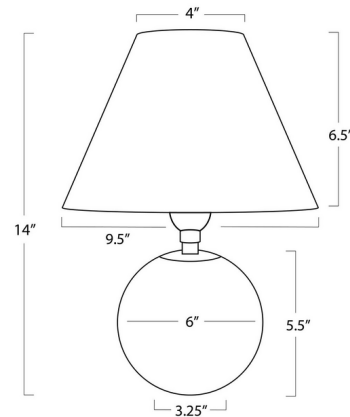

CLICK TO VIEW PRODUCT

Notes: