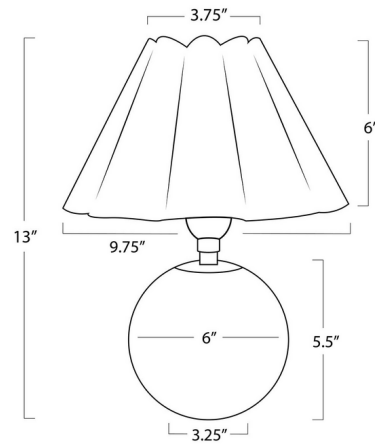

By Regina Andrew

Description

Compact yet striking, the Giorgio Table Lamp offers soft illumination with its scalloped shade. Crafted with a solid, hand-polished base and sleek hardware, this petite lamp adds a pop of color while maintaining a sophisticated look. The Giorgio enhances any space with its stylish and functional design. Line switch on socket. Note: The Giorgio is French wired and the power cord exits the lamp on the stem instead of the base (see installation instructions for illustration).

Shown in crystal / natural brass / white

Specifications

COLOR	White
BODY FINISH	Crystal / Natural Brass
WATTAGE	9W
DIMMER	N/A
DIMENSIONS	9.75"W x 13"H x 9.75"D
BULB NOT INCLUDED	1 x B10/Candelabra (E12)/9W/120V LED