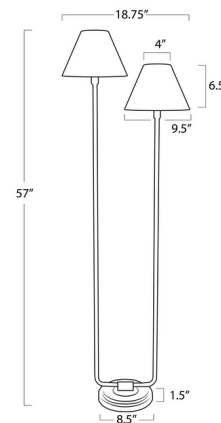

### Specifications

COLOR	Rattan
BODY FINISH	Natural Brass
WATTAGE	18W
DIMMER	N/A
DIMENSIONS	18.75"W x 57"H x 9.5"D
BULB NOT INCLUDED	2 x B10/Candelabra (E12)/9W/120V LED

### Technical Information

PRODUCT DIMENSIONS	Cord Length: 96"
--------------------	------------------

Shown in natural brass / rattan

CLICK TO VIEW PRODUCT

Notes: