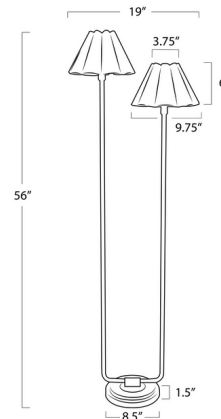

### Specifications

COLOR	White
BODY FINISH	Natural Brass
WATTAGE	18W
DIMMER	N/A
DIMENSIONS	19"W x 56"H x 9.75"D
BULB NOT INCLUDED	2 x B10/Candelabra (E12)/9W/120V LED

### Technical Information

PRODUCT DIMENSIONS	Cord Length: 96"
--------------------	------------------

Shown in natural brass / white

CLICK TO VIEW PRODUCT

Notes: