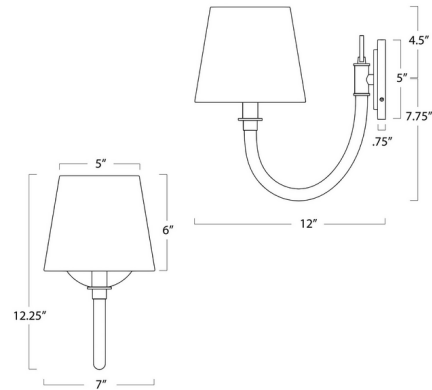

Shown in natural / white

Specifications

COLOR	White
BODY FINISH	Natural
WATTAGE	9W
DIMMER	Standard 120V
DIMENSIONS	7"W x 12.25"H x 12"D
BULB NOT INCLUDED	1 x B10/Candelabra (E12)/9W/120V LED

CLICK TO VIEW PRODUCT