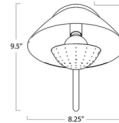

### Description

The Keaton Wall Sconce is a blend of retro charm and timeless elegance. Perfect for small personal areas like home offices or powder rooms, it features a perforated metal diffuser for soft illumination, casting delicate lighting patterns and adding warmth and character to the room.

### Specifications

COLOR	N/A
BODY FINISH	Natural Brass
WATTAGE	7W
DIMMER	Standard 120V
DIMENSIONS	8.25"W x 9.5"H x 12.5"D
BULB NOT INCLUDED	1 x B10/Candelabra (E12)/7W/120V LED

CLICK TO VIEW PRODUCT

Notes: