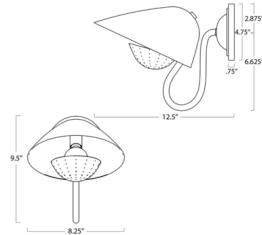

By Regina Andrew

Description

The Keaton Wall Sconce is a blend of retro charm and timeless elegance. Perfect for small personal areas like home offices or powder rooms, it features a perforated metal diffuser for soft illumination, casting delicate lighting patterns and adding warmth and character to the room.

Shown in natural brass

Specifications

COLOR	N/A
BODY FINISH	Natural Brass
WATTAGE	7W
DIMMER	Standard 120V
DIMENSIONS	8.25"W x 9.5"H x 12.5"D
BULB NOT INCLUDED	1 x B10/Candelabra (E12)/7W/120V LED

CLICK TO VIEW PRODUCT