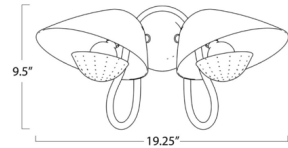

By Regina Andrew

Description

The Keaton Wall Sconce is a blend of retro charm and timeless elegance. Perfect for small personal areas like home offices or powder rooms, it features a perforated metal diffuser for soft illumination, casting delicate lighting patterns and adding warmth and character to the room.

Shown in natural brass

Specifications

COLOR	N/A
BODY FINISH	Natural Brass
WATTAGE	7W
DIMMER	Standard 120V
DIMENSIONS	8.25"W x 9.5"H x 12.5"D
BULB NOT INCLUDED	1 x B10/Candelabra (E12)/7W/120V LED

CLICK TO VIEW PRODUCT