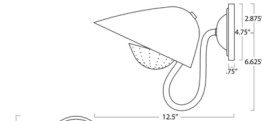

### Specifications

COLOR	N/A
BODY FINISH	Natural Brass
WATTAGE	7W
DIMMER	Standard 120V
DIMENSIONS	8.25"W x 9.5"H x 12.5"D
BULB NOT INCLUDED	1 x B10/Candelabra (E12)/7W/120V LED

CLICK TO VIEW PRODUCT

Notes: