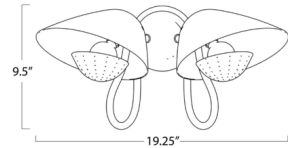

### Specifications

COLOR	N/A
BODY FINISH	Natural Brass
WATTAGE	7W
DIMMER	Standard 120V
DIMENSIONS	8.25"W x 9.5"H x 12.5"D
BULB NOT INCLUDED	1 x B10/Candelabra (E12)/7W/120V LED

CLICK TO VIEW PRODUCT

Notes: