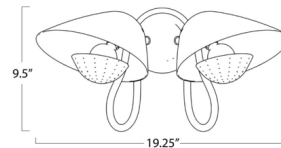

Shown in polished nickel

Specifications

COLOR	N/A
BODY FINISH	Polished Nickel
WATTAGE	7W
DIMMER	Standard 120V
DIMENSIONS	8.25"W x 9.5"H x 12.5"D
BULB NOT INCLUDED	1 x B10/Candelabra (E12)/7W/120V LED

CLICK TO VIEW PRODUCT