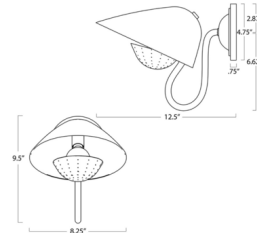

By Regina Andrew

Description

The Keaton Wall Sconce is a blend of retro charm and timeless elegance. Perfect for small personal areas like home offices or powder rooms, it features a perforated metal diffuser for soft illumination, casting delicate lighting patterns and adding warmth and character to the room.

Shown in polished nickel

Specifications

COLOR	N/A
BODY FINISH	Polished Nickel
WATTAGE	7W
DIMMER	Standard 120V
DIMENSIONS	8.25"W x 9.5"H x 12.5"D
BULB NOT INCLUDED	1 x B10/Candelabra (E12)/7W/120V LED

CLICK TO VIEW PRODUCT