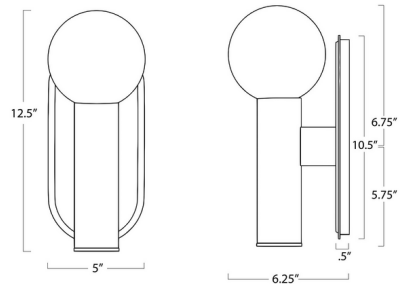

### Specifications

COLOR . . . . . Alabaster  
BODY FINISH . . . . . Natural Brass  
WATTAGE . . . . . 5W  
DIMMER . . . . . Standard 120V  
DIMENSIONS . . . . . 5"W x 12.5"H x 6.25"D  
BULB INCLUDED . . . . . 1 x JCD/G9/5W/120V LED