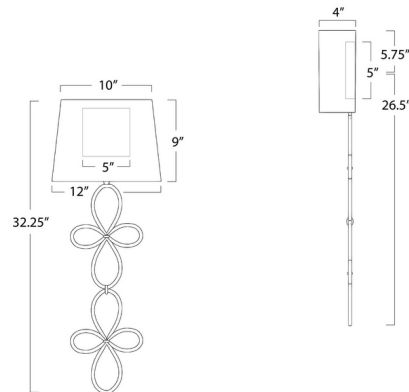

Specifications

COLOR White
BODY FINISH Gold Leaf
WATTAGE 7W
DIMMER Standard 120V
DIMENSIONS 12"W x 32.25"H x 4"D
BULB NOT INCLUDED 1 x B10/Candelabra (E12)/7W/120V LED

Shown in gold leaf / white

CLICK TO VIEW PRODUCT