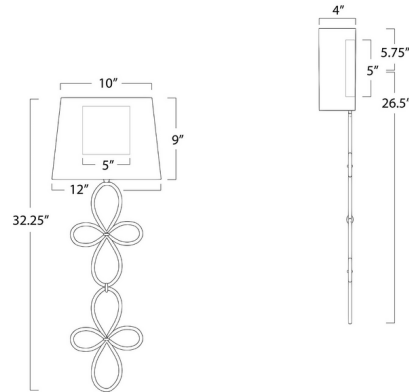

Specifications

COLOR White
BODY FINISH Gold Leaf
WATTAGE 7W
DIMMER Standard 120V
DIMENSIONS 12"W x 32.25"H x 4"D
BULB NOT INCLUDED 1 x B10/Candelabra (E12)/7W/120V LED

Shown in gold leaf / white

CLICK TO VIEW PRODUCT