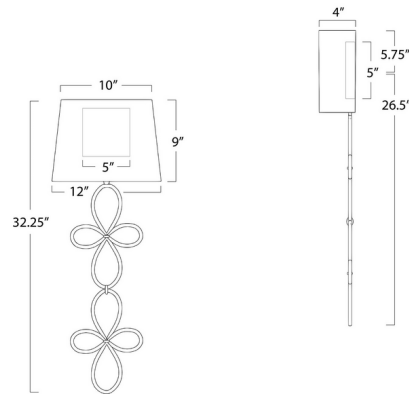

Shown in gold leaf / white

Specifications

COLOR	White
BODY FINISH	Gold Leaf
WATTAGE	7W
DIMMER	Standard 120V
DIMENSIONS	12"W x 32.25"H x 4"D
BULB NOT INCLUDED	1 x B10/Candelabra (E12)/7W/120V LED

CLICK TO VIEW PRODUCT