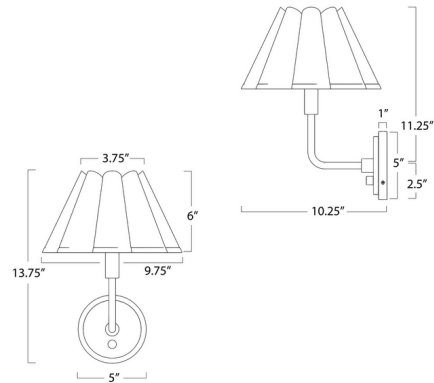

By Regina Andrew

Description

The Polly Scalloped Wall Sconce brings an air of refined elegance with its single scalloped shade, casting a warm and comforting glow on any wall and brightening the space with its crisp, clean hue. The gently curved arm adds a touch of classic sophistication, blending seamlessly with both modern and traditional styles to enhance any space with grace and style. On/off switch located on backplate.

Shown in natural brass / green

Specifications

COLOR Green
BODY FINISH Natural Brass
WATTAGE 9W
DIMMER Standard 120V
DIMENSIONS 9.75"W x 13.75"H x 10.25"D
BULB NOT INCLUDED 1 x B10/Candelabra (E12)/9W/120V LED