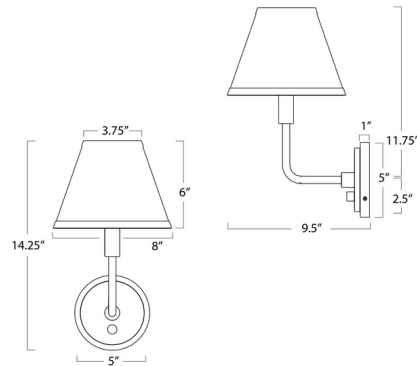

### Specifications

COLOR	Natural Rattan
BODY FINISH	Natural Brass
WATTAGE	9W
DIMMER	Standard 120V
DIMENSIONS	8"W x 14.25"H x 9.5"D
BULB NOT INCLUDED	1 x B10/Candelabra (E12)/9W/120V LED

CLICK TO VIEW PRODUCT