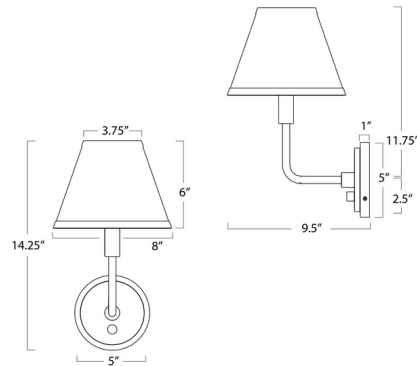

Shown in natural brass / natural rattan

Specifications

COLOR	Natural Rattan
BODY FINISH	Natural Brass
WATTAGE	9W
DIMMER	Standard 120V
DIMENSIONS	8"W x 14.25"H x 9.5"D
BULB NOT INCLUDED	1 x B10/Candelabra (E12)/9W/120V LED

CLICK TO VIEW PRODUCT

Notes: