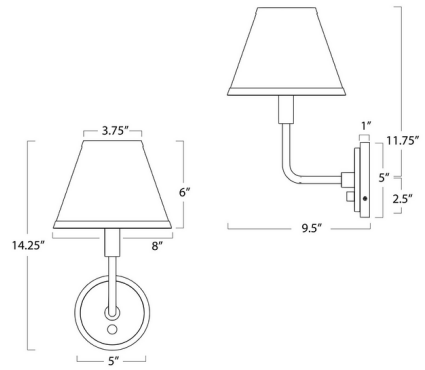

Shown in natural brass / natural rattan

Specifications

COLOR	Natural Rattan
BODY FINISH	Natural Brass
WATTAGE	9W
DIMMER	Standard 120V
DIMENSIONS	8"W x 14.25"H x 9.5"D
BULB NOT INCLUDED	1 x B10/Candelabra (E12)/9W/120V LED