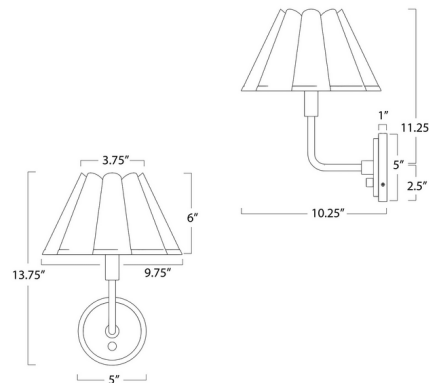

By Regina Andrew

Description

The Polly Scalloped Wall Sconce brings an air of refined elegance with its single scalloped shade, casting a warm and comforting glow on any wall and brightening the space with its crisp, clean hue. The gently curved arm adds a touch of classic sophistication, blending seamlessly with both modern and traditional styles to enhance any space with grace and style. On/off switch located on backplate.

Shown in natural brass / white

Specifications

COLOR	White
BODY FINISH	Natural Brass
WATTAGE	9W
DIMMER	Standard 120V
DIMENSIONS	9.75"W x 13.75"H x 10.25"D
BULB NOT INCLUDED	1 x B10/Candelabra (E12)/9W/120V LED