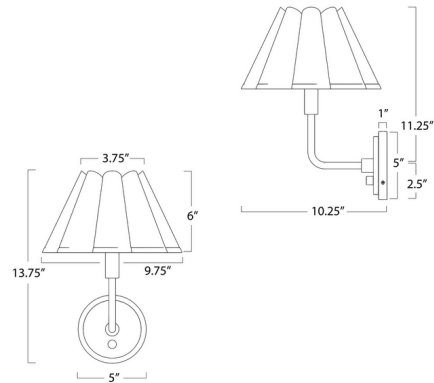

By Regina Andrew

Description

The Polly Scalloped Wall Sconce brings an air of refined elegance with its single scalloped shade, casting a warm and comforting glow on any wall and brightening the space with its crisp, clean hue. The gently curved arm adds a touch of classic sophistication, blending seamlessly with both modern and traditional styles to enhance any space with grace and style. On/off switch located on backplate.

Shown in natural brass / white

Specifications

| | |
|-------------------|--------------------------------------|
| COLOR | White |
| BODY FINISH | Natural Brass |
| WATTAGE | 9W |
| DIMMER | Standard 120V |
| DIMENSIONS | 9.75"W x 13.75"H x 10.25"D |
| BULB NOT INCLUDED | 1 x B10/Candelabra (E12)/9W/120V LED |