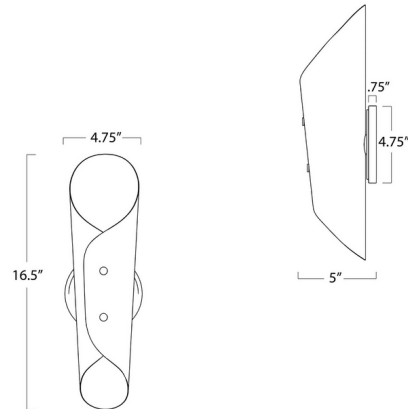

### Description

With its conical shape and two-tone finish, the Vest Wall Sconce has clean lines and is buttoned-up, much like a well-tailored tuxedo. The overlapping steel fixture has a brass exterior with contrasting natural brass interior and details for a distinct mid-century modern vibe.

### Specifications

COLOR . . . . . Blackened Brass  
BODY FINISH . . . . . Natural Brass  
WATTAGE . . . . . 18W  
DIMMER . . . . . Standard 120V  
DIMENSIONS . . . . . 4.75"W x 16.5"H x 5"D  
BULB NOT INCLUDED . . . . . 2 x B10/Medium (E26)/9W/120V LED