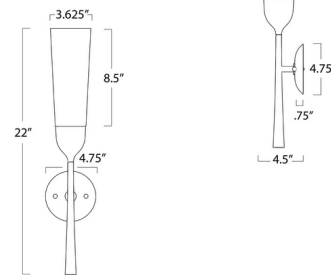

Specifications

COLOR	White
BODY FINISH	Natural Brass
WATTAGE	9W
DIMMER	Standard 120V
DIMENSIONS	4.75"W x 22"H x 4.5"D
BULB NOT INCLUDED	1 x B10/Candelabra (E12)/9W/120V LED

CLICK TO VIEW PRODUCT

Notes: