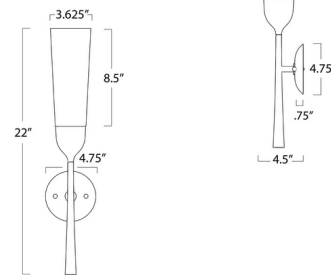

### Specifications

COLOR	White
BODY FINISH	Natural Brass
WATTAGE	9W
DIMMER	Standard 120V
DIMENSIONS	4.75"W x 22"H x 4.5"D
BULB NOT INCLUDED	1 x B10/Candelabra (E12)/9W/120V LED

CLICK TO VIEW PRODUCT

Notes: