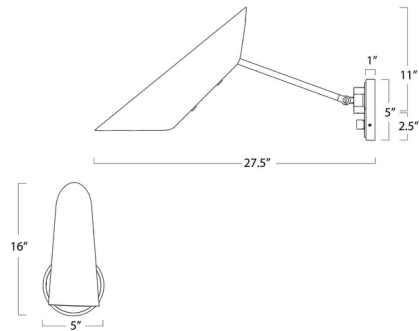

By Regina Andrew

Description

With its conical shape and two-tone finish, the Vest Swing Wall Sconce has clean lines and is buttoned-up, much like a well-tailored tuxedo. Its swing arm allows you to position the light for different tasks. The overlapping steel fixture has a sleek exterior and contrasting natural brass interior with details for a distinct mid-century modern vibe. Keyless dimmer switch on backplate.

Shown in natural brass / blackened brass

Specifications

COLOR Blackened Brass
BODY FINISH Natural Brass
WATTAGE 9W
DIMMER Standard 120V
DIMENSIONS 5"W x 16"H x 27.5"D
BULB NOT INCLUDED 1 x B10/Medium (E26)/9W/120V LED