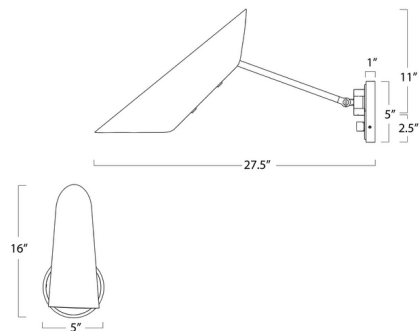

By Regina Andrew

Description

With its conical shape and two-tone finish, the Vest Swing Wall Sconce has clean lines and is buttoned-up, much like a well-tailored tuxedo. Its swing arm allows you to position the light for different tasks. The overlapping steel fixture has a sleek exterior and contrasting natural brass interior with details for a distinct mid-century modern vibe. Keyless dimmer switch on backplate.

Shown in natural brass / blackened brass

Specifications

COLOR Blackened Brass
BODY FINISH Natural Brass
WATTAGE 9W
DIMMER Standard 120V
DIMENSIONS 5"W x 16"H x 27.5"D
BULB NOT INCLUDED 1 x B10/Medium (E26)/9W/120V LED