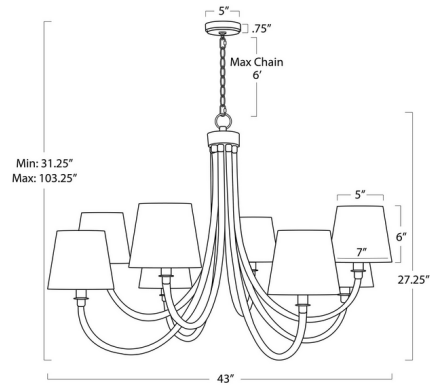

### Specifications

COLOR . . . . . White  
BODY FINISH . . . . . Natural  
WATTAGE . . . . . 72W  
DIMMER . . . . . Standard 120V  
DIMENSIONS . . . . . 43"W x 31.5"H x 43"D  
BULB NOT INCLUDED . . . . . 8 x B10/Candelabra (E12)/9W/120V LED

### Technical Information

PRODUCT DIMENSIONS . . . . . Chain Length: 72"

CLICK TO VIEW PRODUCT

Notes: