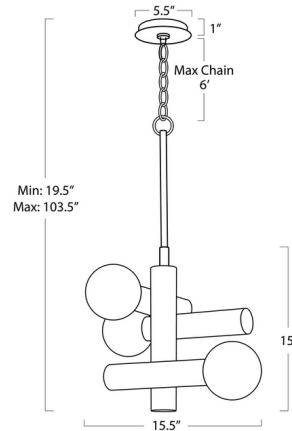

### Description

The Dion Pendant effortlessly channels the mid-century modern aesthetic with its sleek design. Featuring a metal base and an alabaster-like glass globe, this pendant exudes contemporary elegance. Ideal for various spaces such as entryways, dining or living areas, the Dion Pendant stands as a versatile statement piece, offering warm illumination to any room.

### Specifications

COLOR . . . . . Alabaster  
BODY FINISH . . . . . Natural Brass  
WATTAGE . . . . . 15W  
DIMMER . . . . . Standard 120V  
DIMENSIONS . . . . . 15.5"W x 19.5"H x 19.5"D  
BULB INCLUDED . . . . . 3 x JCD/G9/5W/120V LED

### Technical Information

PRODUCT DIMENSIONS . . . . . Chain Length: 72"

CLICK TO VIEW PRODUCT

Notes: