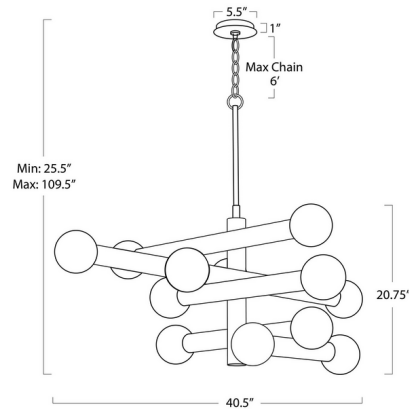

Description

The Dion Chandelier captivates with its modern and sleek design, embracing the essence of mid-century modern aesthetics. The chandelier showcases a metal base and alabaster-like glass globes, seamlessly blending contemporary sophistication with timeless elegance. Perfect for creating a statement in larger spaces, the Dion Chandelier radiates warm illumination and adds a touch of modern flair to dining rooms and living areas.

Shown in natural brass / alabaster

Specifications

COLOR	Alabaster
BODY FINISH	Natural Brass
WATTAGE	60W
DIMMER	Standard 120V
DIMENSIONS	40.5"W x 20.75"H x 42"D
BULB INCLUDED	12 x JCD/G9/5W/120V LED

Technical Information

PRODUCT DIMENSIONS	Chain Length: 72"
--------------------	-------------------

CLICK TO VIEW PRODUCT

Notes: