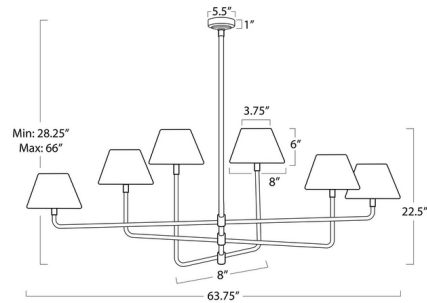

Specifications

COLOR	Natural Rattan
BODY FINISH	Natural Brass
WATTAGE	54W
DIMMER	Standard 120V
DIMENSIONS	63.75"L x 8"W x 28.25"H
BULB NOT INCLUDED	6 x B10/Candelabra (E12)/9W/120V LED

CLICK TO VIEW PRODUCT

Notes: