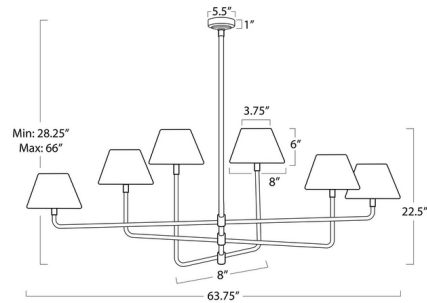

### Specifications

COLOR	Natural Rattan
BODY FINISH	Natural Brass
WATTAGE	54W
DIMMER	Standard 120V
DIMENSIONS	63.75"L x 8"W x 28.25"H
BULB NOT INCLUDED	6 x B10/Candelabra (E12)/9W/120V LED

CLICK TO VIEW PRODUCT