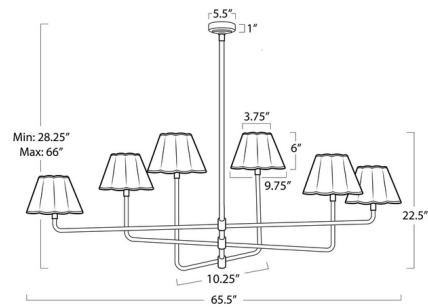

Shown in natural brass / white

Specifications

COLOR	White
BODY FINISH	Natural Brass
WATTAGE	54W
DIMMER	Standard 120V
DIMENSIONS	65.5"L x 10.25"W x 28.25"H
BULB NOT INCLUDED	6 x B10/Candelabra (E12)/9W/120V LED