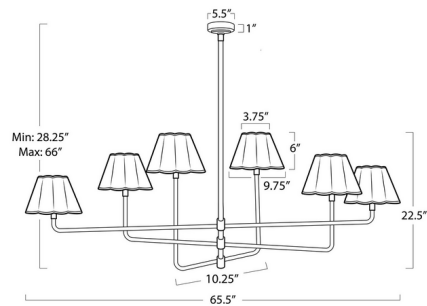

Specifications

COLOR White
BODY FINISH Natural Brass
WATTAGE 54W
DIMMER Standard 120V
DIMENSIONS 65.5"L x 10.25"W x 28.25"H
BULB NOT INCLUDED 6 x B10/Candelabra (E12)/9W/120V LED

Shown in natural brass / white