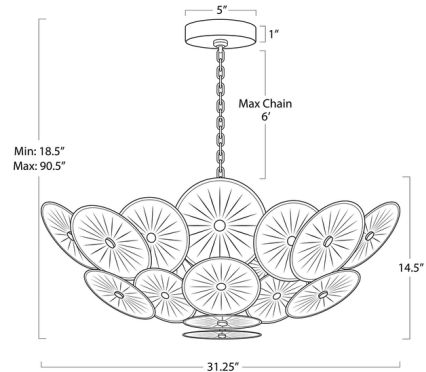

### Description

The Holly Chandelier is captivating, featuring overlapping glass discs with intricate linear details reminiscent of vintage ceiling medallions while suspended on a natural brass chain. The medallions feature dotted natural brass finials for a modern, opulent touch.

Shown in natural brass / clear

### Specifications

COLOR	Clear
BODY FINISH	Natural Brass
WATTAGE	81W
DIMMER	Standard 120V
DIMENSIONS	31.25"W x 19"H x 31.25"D
BULB NOT INCLUDED	9 x B10/Candelabra (E12)/9W/120V LED

### Technical Information

PRODUCT DIMENSIONS	Chain Length: 72"
--------------------	-------------------

CLICK TO VIEW PRODUCT

Notes: