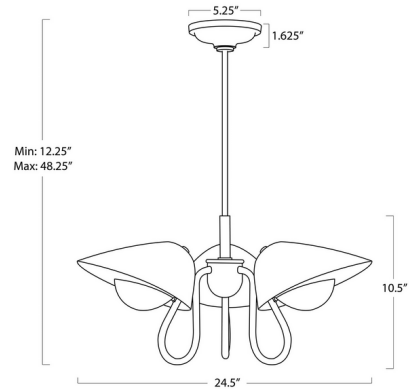

Lightology

lightology.com
866-954-4489
05-24-26

Project: _____

Company: _____

Location: _____ Fixture Type: _____

SPEC #: **RGN1404316**

Approved On: _____ Approved By: _____

Keaton Pendant By Regina Andrew

Description

The Keaton Pendant is a blend of retro charm and timeless elegance. Perfect for small personal areas like home offices or powder rooms, it features a perforated metal diffuser for soft illumination, casting delicate lighting patterns and adding warmth and character to the room.

Specifications

COLOR . . . . . N/A
BODY FINISH . . . . . Natural Brass
WATTAGE 21W
DIMMER . . . . . Standard 120V
DIMENSIONS . . . . . 24.5"W x 12.25"H x 24.5"D
BULB NOT INCLUDED . . . . . 3 x B10/Candelabra (E12)/7W/120V LED

Technical Information

PRODUCT DIMENSIONS . . . . . Max Height: 48.25"

Notes:

CLICK TO VIEW PRODUCT