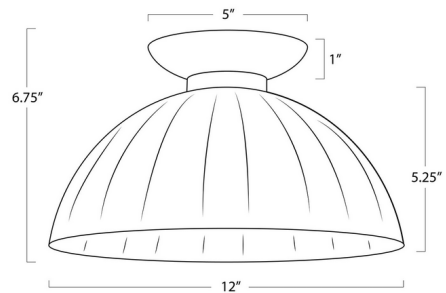

By Regina Andrew

Description

The Dariel Ceiling Light is a versatile addition to any room with a style that blends classic elegance with modern sophistication. Affixed to the ceiling with a sleek canopy, Dariel's glass dome shade has a mesmerizing swirled pattern, adding a touch of intrigue and casting an inviting glow wherever it illuminates.

Shown in natural brass / white

Specifications

COLOR	White
BODY FINISH	Natural Brass
WATTAGE	9W
DIMMER	Standard 120V
DIMENSIONS	12"W x 6.75"H x 12"D
BULB NOT INCLUDED	1 x A19/Medium (E26)/9W/120V LED

CLICK TO VIEW PRODUCT