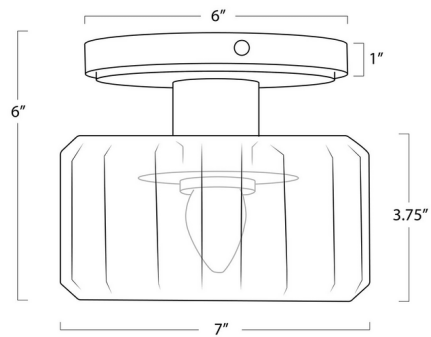

Specifications

COLOR	Clear
BODY FINISH	Natural Brass
WATTAGE	9W
DIMMER	Standard 120V
DIMENSIONS	7"W x 6"H x 7"D
BULB NOT INCLUDED	1 x G25/Medium (E26)/9W/120V LED

CLICK TO VIEW PRODUCT

Notes: