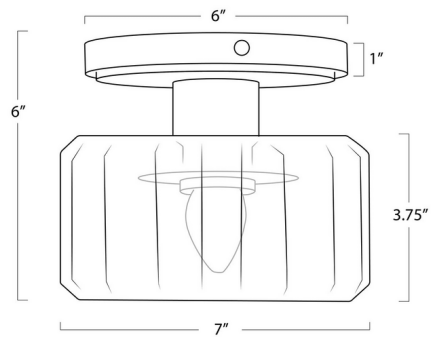

### Specifications

COLOR	Clear
BODY FINISH	Natural Brass
WATTAGE	9W
DIMMER	Standard 120V
DIMENSIONS	7"W x 6"H x 7"D
BULB NOT INCLUDED	1 x G25/Medium (E26)/9W/120V LED

CLICK TO VIEW PRODUCT

Notes: