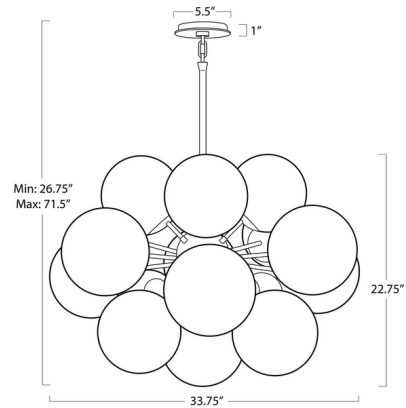

By Regina Andrew

Description

The Shine Chandelier is a beacon of joy, evoking the whimsy of a cluster of balloons with a nod to mid-century modern aesthetics. Shine's captivating glass globes offer a dramatic 60s or 70s vibe set in a sleek frame. The chandelier transcends mere functionality, elevating any room with its striking presence.

Shown in natural brass / swirl

Specifications

COLOR Swirl
BODY FINISH Natural Brass
WATTAGE 68W
DIMMER Standard 120V
DIMENSIONS 33.75"W x 26.75"H x 33.75"D
BULB NOT INCLUDED 17 x B10/Candelabra (E12)/4W/120V LED