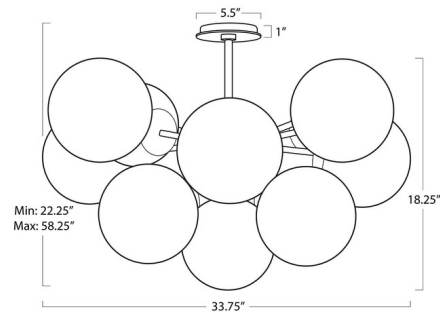

Shown in polished nickel / swirl

Specifications

COLOR	Swirl
BODY FINISH	Polished Nickel
WATTAGE	52W
DIMMER	Standard 120V
DIMENSIONS	33.75"W x 22.25"H x 33.75"D
BULB NOT INCLUDED	13 x B10/Candelabra (E12)/4W/120V LED