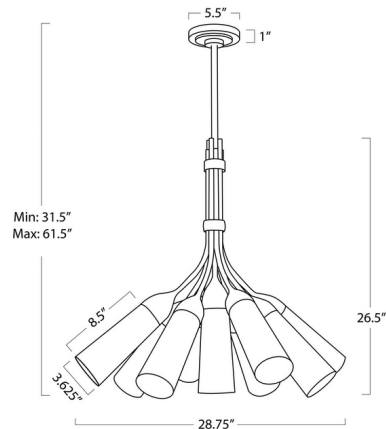

By Regina Andrew

Description

A beautiful blend of art and design inspired by the delicate form of a blossoming bouquet. Its fluted glass shades, cast a radiant glow, while the steel framework adds a contemporary touch. The Mousseaux Chandelier is a sculptural statement piece, infusing sophistication, elegance, and artistic charm.

Shown in natural brass / white

Specifications

| | |
|-------------------|--------------------------------------|
| COLOR | White |
| BODY FINISH | Natural Brass |
| WATTAGE | 63W |
| DIMMER | Standard 120V |
| DIMENSIONS | 28.75"W x 26.5"H x 28.75"D |
| BULB NOT INCLUDED | 9 x B10/Candelabra (E12)/7W/120V LED |