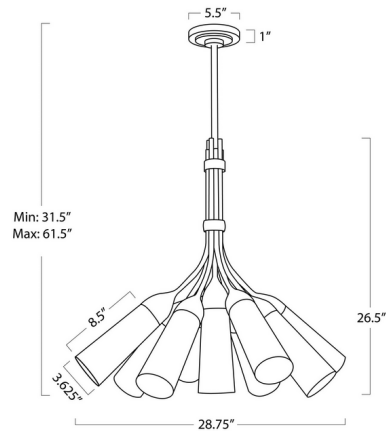

### Specifications

COLOR	White
BODY FINISH	Natural Brass
WATTAGE	63W
DIMMER	Standard 120V
DIMENSIONS	28.75"W x 26.5"H x 28.75"D
BULB NOT INCLUDED	9 x B10/Candelabra (E12)/7W/120V LED

CLICK TO VIEW PRODUCT