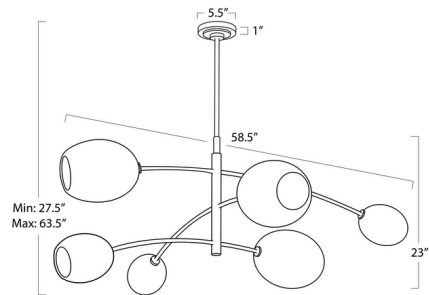

### Specifications

COLOR . . . . . Alabaster  
BODY FINISH . . . . . Natural Brass  
WATTAGE . . . . . 42W  
DIMMER . . . . . Standard 120V  
DIMENSIONS . . . . . 58.5"W x 27.5"H x 51.75"D  
BULB NOT INCLUDED . . . . . 6 x G16.5/Candelabra (E12)/7W/120V LED

### Technical Information

PRODUCT DIMENSIONS . . . . . Max Height: 63.5"

CLICK TO VIEW PRODUCT

Notes: