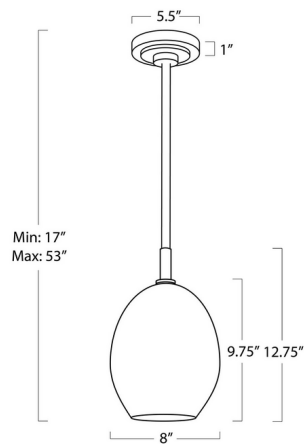

### Specifications

COLOR	Alabaster
BODY FINISH	Oil Rubbed Bronze
WATTAGE	7W
DIMMER	Standard 120V
DIMENSIONS	8"W x 17"H x 8"D
BULB NOT INCLUDED	1 x G16.5/Candelabra (E12)/7W/120V LED
OTHER BULB OPTIONS	1 x T6/Candelabra (E12)/120V LED